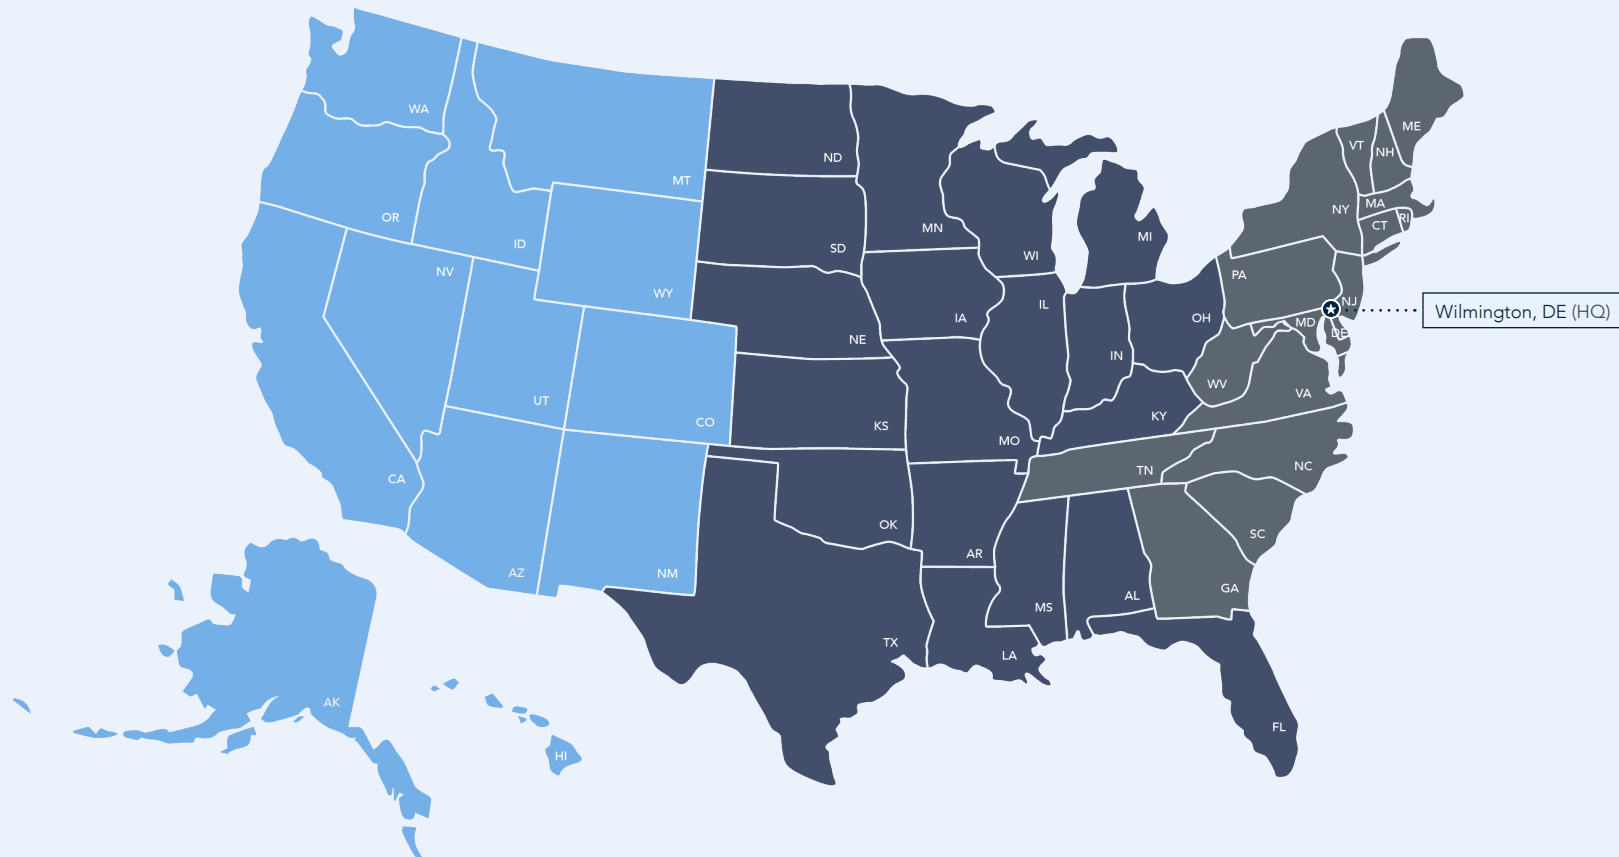

INSTITUTIONAL BANKING REGIONAL ASSIGNMENTS

SEI New ways.
New answers.®

WESTERN REGION

Eric Wygant
ewygant@thebancorp.com
215.861.7730

Internal: Andrew Brick
abrick@thebancorp.com
215.861.7912

MIDWEST/GULF COAST REGION